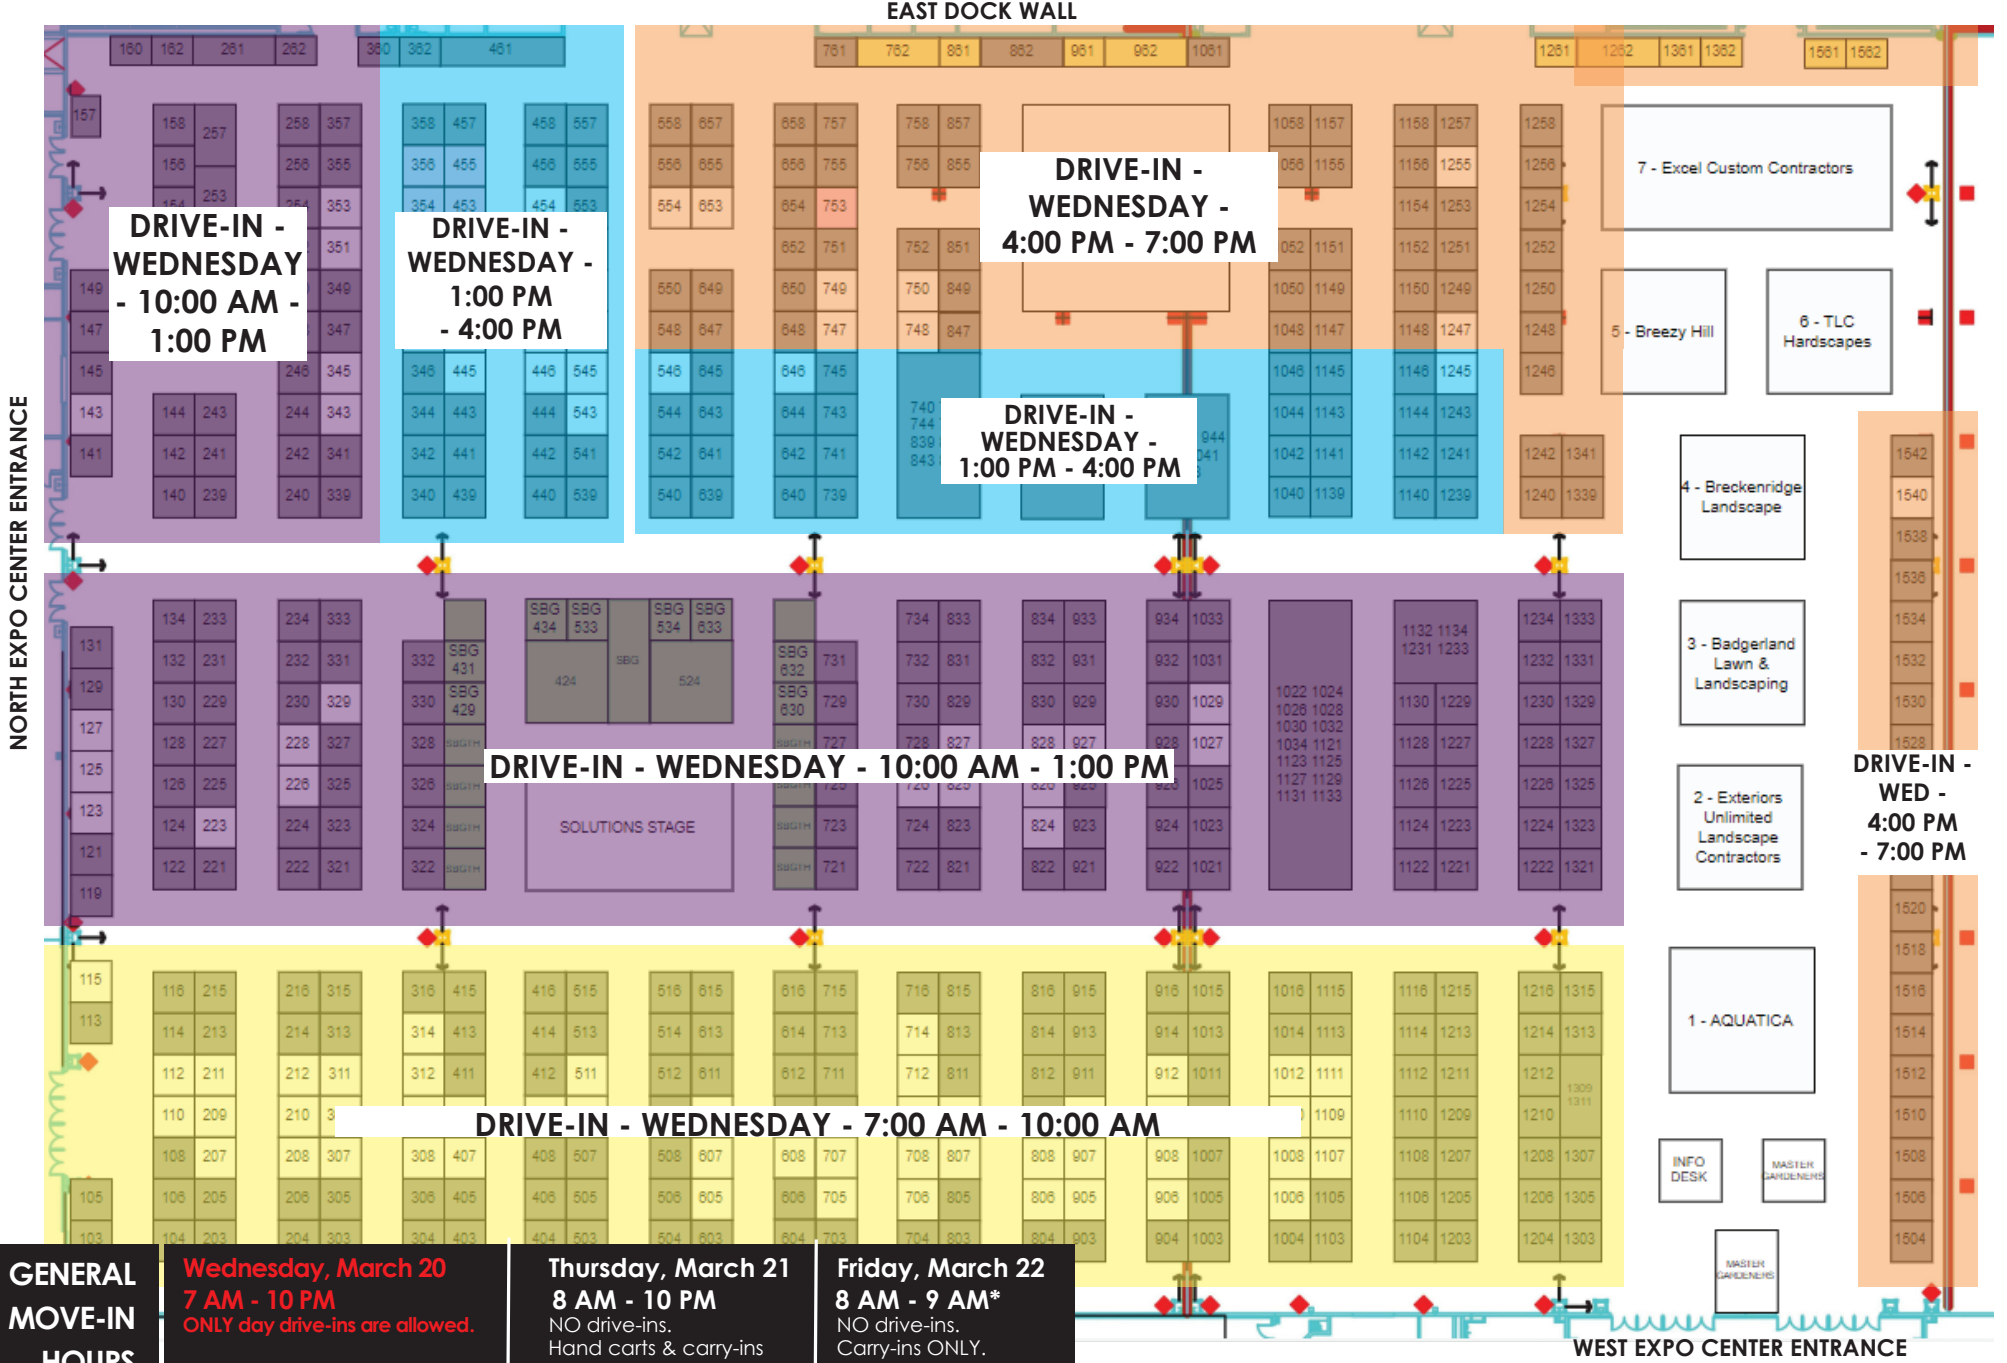

2024 REALTORS HOME & GARDEN SHOW - MARCH 22 - 30

DRIVE-IN MAP

WED - 7AM to 10AM

WED - 1PM to 4PM

WED - 10AM to 1PM

WED - 4PM to 7PM

**GENERAL
MOVE-IN
HOURS**

Wednesday, March 20
7 AM - 10 PM
ONLY day drive-ins are allowed.

Thursday, March 21
8 AM - 10 PM
NO drive-ins.
Hand carts & carry-ins

Friday, March 22
8 AM - 9 AM*
NO drive-ins.
Carry-ins ONLY.

WEST EXPO CENTER ENTRANCE